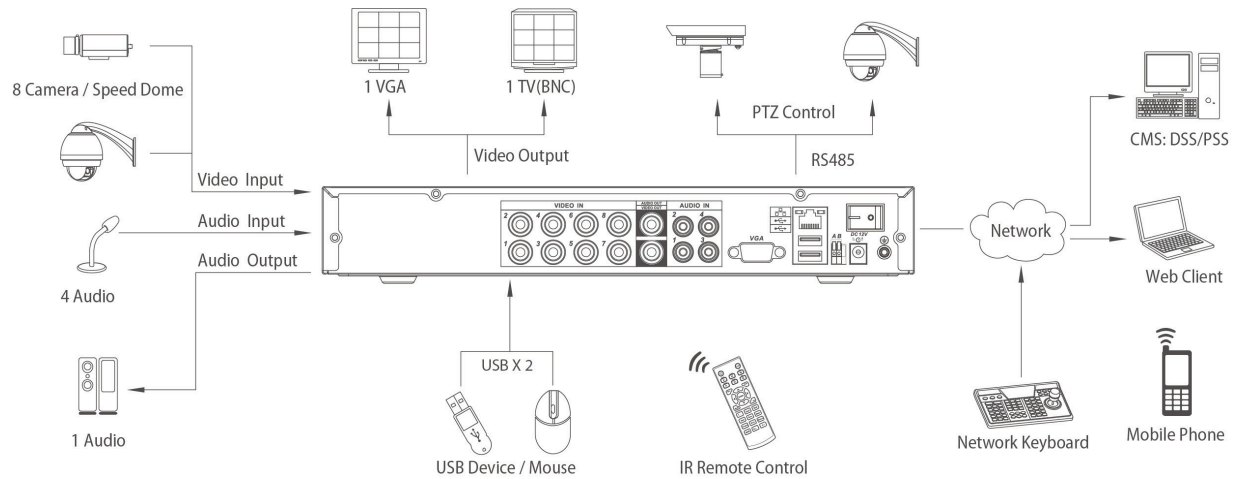

DH-DVR3104/3108/3116

DVR3108 System Connection