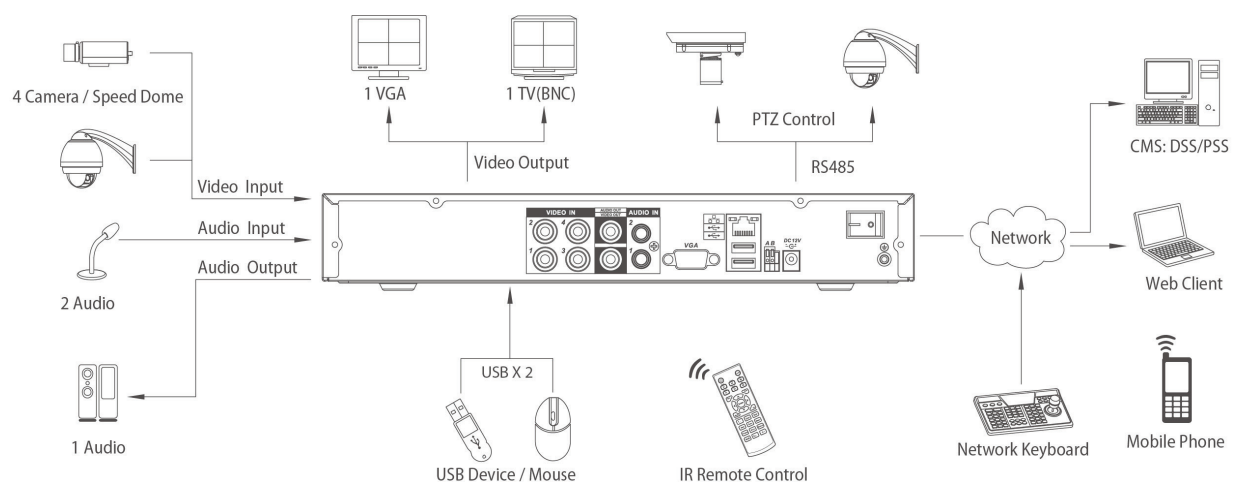

DH-DVR3104/3108/3116

Playback Functions	Play, Pause, Stop, Rewind, Fast play, Slow play, Next file, Previous file, Next camera, Previous camera, Full screen, Repeat, Shuffle, Backup selection, Digital zoom(any size)
Backup Mode	Flash drive / USB HDD / USB CD&DVD-RW / Network download
Network	
Ethernet	RJ-45 port (10/100M)
Network Functions	HTTP, TCP/IP, UPNP, RTSP, UDP, SMTP, NTP, DHCP, DNS, IP Filter, PPPOE, DDNS, FTP, Alarm Server
Remote Operation	Monitor, PTZ control, Playback, System setting, File download, Log information
Hard Disk	
Hard Disk	1 SATA port, Max 2TB HDD supported
Space Occupation	Audio: 28.8MB/H, Video: 56~500MB/H
HDD Management	Hard disk hibernation technology, HDD faulty alarm
Auxiliary Interface	
USB Interface	2 ports, 1 for mouse control, 1 for backup
RS485	PTZ control
Environmental	
Power Supply	DC12V/2A
Power Consumption	10W(without HDD)
Working Environment	-10 ~+55°C / 10~90%RH / 86~106kpa
Dimension	Mini 1U, 325mm×245mm×45mm(W×D×H)
Weight	1.5KG(without HDD)

System Connection

DVR3104 System Connection