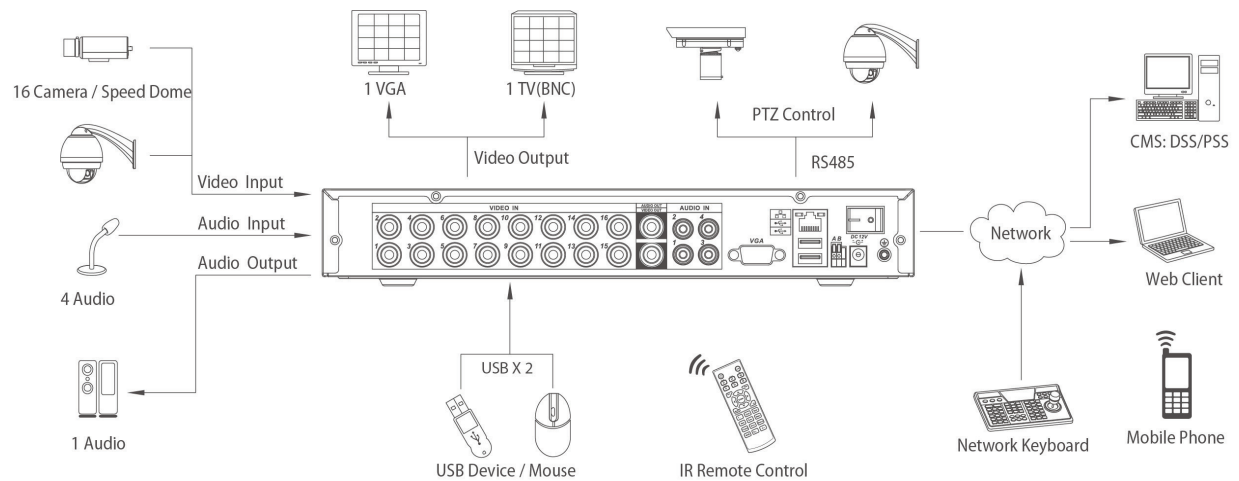

DVR3116 System Connection

Dahua Technology Co., Ltd.

1187 BinAn Road, Binjiang District, Hangzhou, China

Tel: +86-571-87688883

Fax: +86-571-87688815

Email: overseas@dahuatech.com

www.dahuatech.com

*Design and specifications are subject to change without notice.

© 2011 Dahua Technology Co., Ltd.